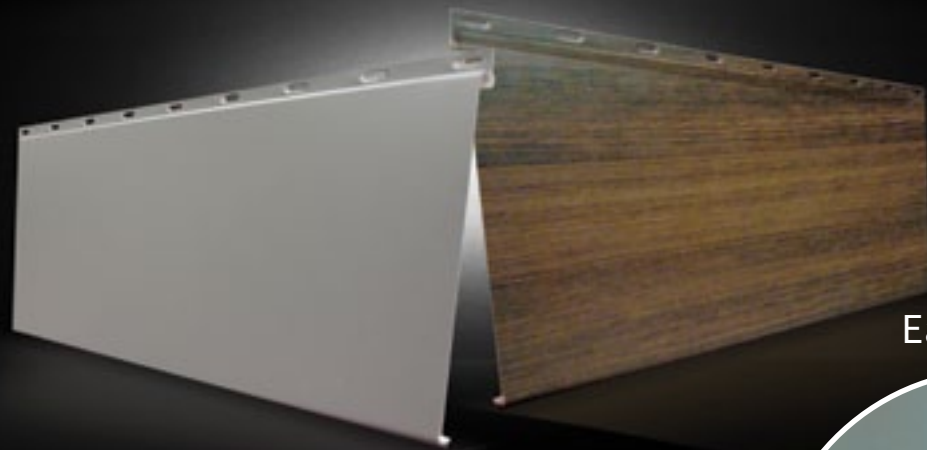

ALUMINUM
urbanix™
collection

Sleek Modern

Style

KAYCAN

Elevate the look of your home with our new Urbanix Collection.

The sleek look is perfectly suited for modern contemporary designs.

Urbanix' clean lines will push style to the edge.

Incorporate it with other materials and finishes to create contrast and add curb appeal.

Explore urbanix Features

Easy Install

Stunning colors, from solid low gloss bold colors to two tone authentic wood tones

Contemporary look is exhibited through the unique design

Premium 0.027" thickness

Manufactured with high tensile strength aluminum. Will not rust or rot

Depth & Design

Combining high strength durability with contemporary design, Urbanix will transform the exterior of your home.

Achieve a striking modern look by using it all over the exterior or incorporate it in specific areas to highlight your home's focal points.

Profiles

Our profile offerings give simplicity, subtle sophistication with clean lines perfectly suited for any design.