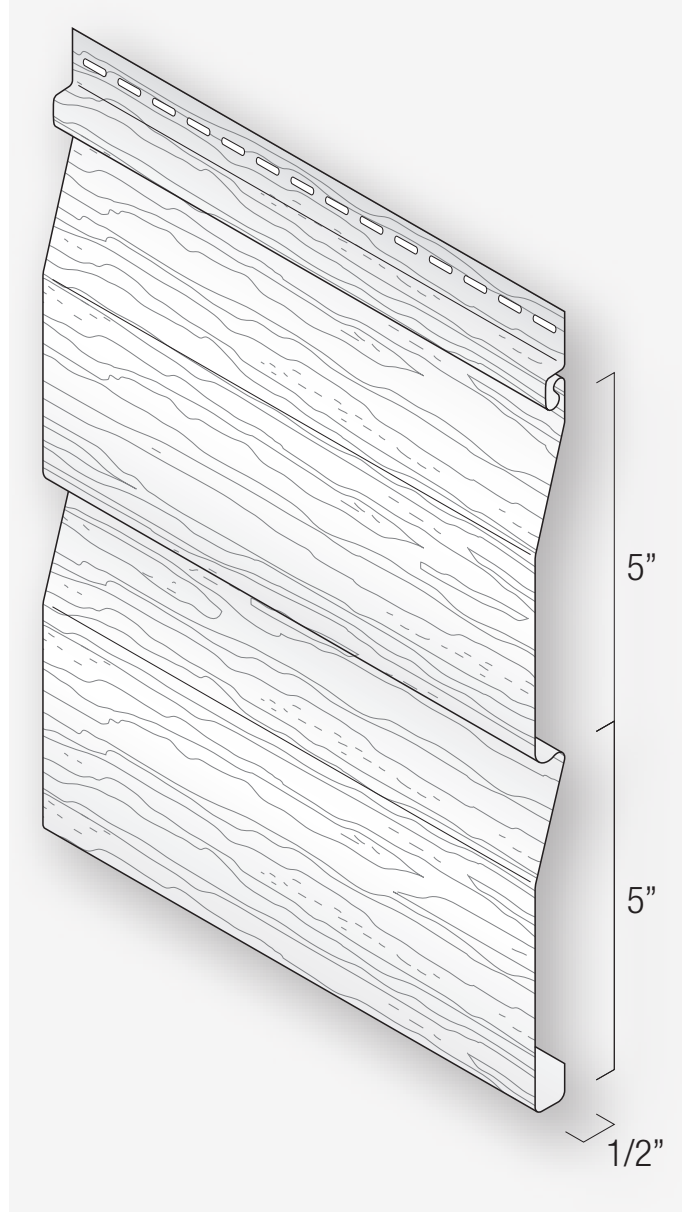

D5D Elegance Dutch Lap

NOTES:

1. INSTALLATION TO BE IN ACCORDANCE WITH MANUFACTURER'S SPECIFICATIONS.
2. DO NOT SCALE PRINTED DRAWING.
3. THIS DRAWING INTENDED FOR USE BY ARCHITECTS, ENGINEERS, CONTRACTORS, CONSULTANTS AND DESIGN PROFESSIONALS FOR PLANNING PURPOSES ONLY.
4. CONTRACTOR'S NOTE: FOR PRODUCT AND COMPANY INFORMATION VISIT: WWW.KAYCAN.COM

NOTES: **D5D Elegance Dutch Lap**